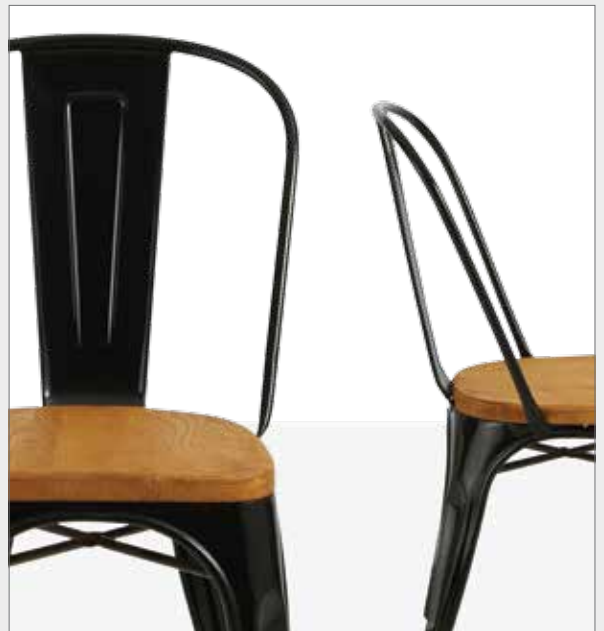

INDUSTRIALLY INSPIRED

Pictured, clockwise from bottom left:

Tolix chair – **$67.20 new**